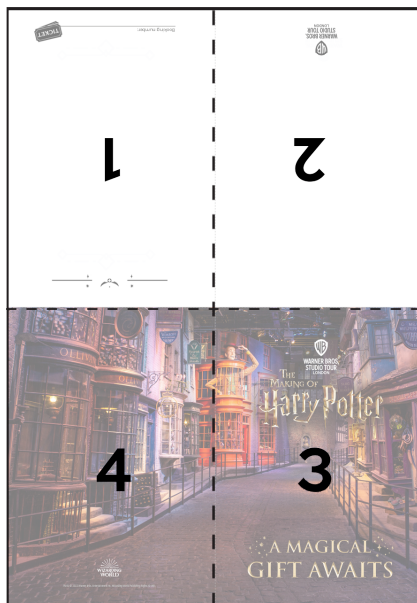

## CARD PRINTING GUIDE

Please follow the instructions listed below to print out your card.

1. Print page 2 only of this PDF document
2. Set the page size to A4
3. Set the sizing to "Original size" or "Actual size" and the orientation to portrait.
4. Print and ensure that none of the content has been cropped from the sides.

In the event that the content is cropped repeat previous steps using "Fit to Page" as the sizing option.

5. Fold the card along the dotted lines using the guide below:

TICKET

Booking number: