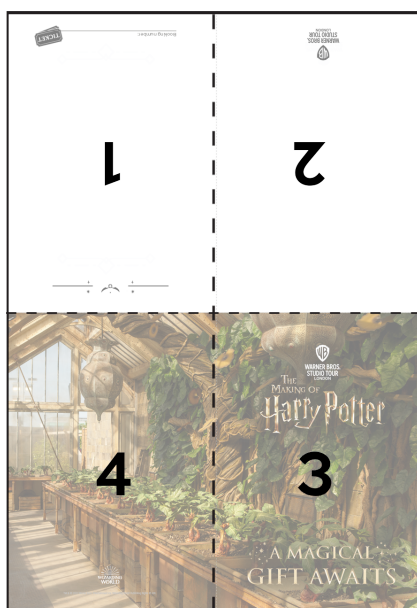

WB  
WARNER BROS.  
STUDIO TOUR  
LONDON

THE  
MAKING OF  
**Harry Potter**

## CARD PRINTING GUIDE

Please follow the instructions listed below to print out your card.

1. Print page 2 only of this PDF document
2. Set the page size to A4
3. Set the sizing to “Original size” or “Actual size” and the orientation to portrait.
4. Print and ensure that none of the content has been cropped from the sides.

In the event that the content is cropped repeat previous steps using “Fit to Page” as the sizing option.

5. Fold the card along the dotted lines using the guide below:

TICKET

Booking number: \_\_\_\_\_

THE MAKING OF  
**Harry Potter**